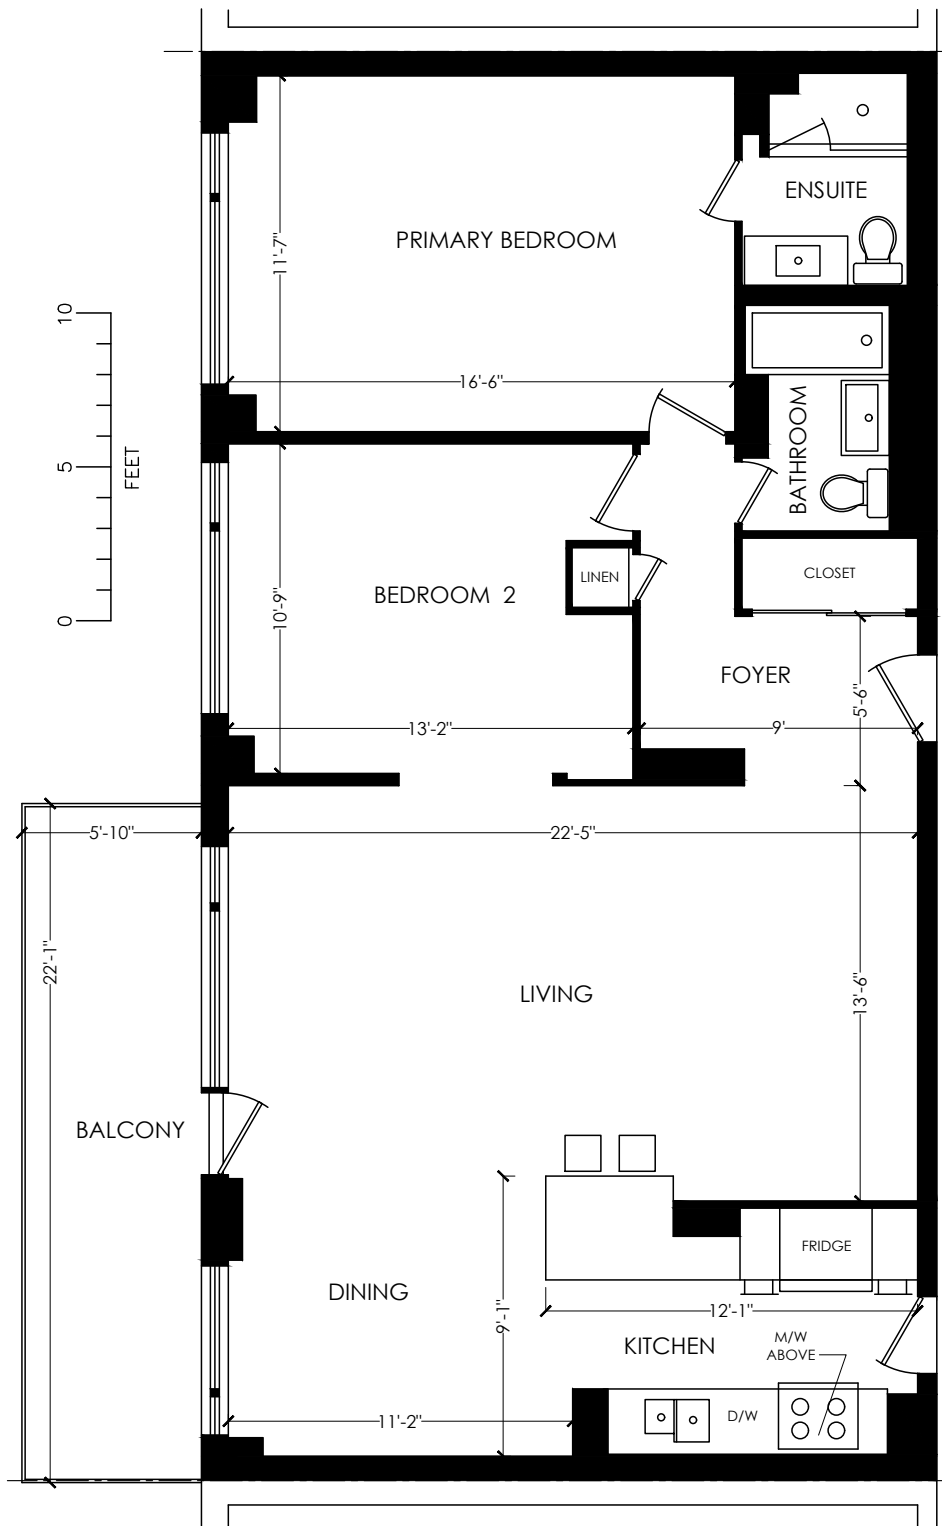

# 21 DALE AVENUE SUITE 640

TOTAL FLOOR AREA  
EXCLUDING BALCONY  
1110 SQ.FT.

TOTAL AREA  
INCLUDING BALCONY  
1239 SQ.FT.